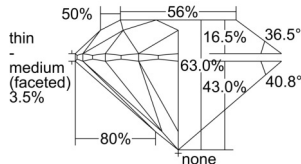

GIA®

FACSIMILE

GIA REPORT 5503138432

Verify this report at GIA.edu

GIA NATURAL DIAMOND DOSSIER®

August 07, 2024
GIA Report Number 5503138432
Shape and Cutting Style ..... Round Brilliant
Measurements ..... 4.85 - 4.88 x 3.07 mm

GRADING RESULTS

Carat Weight ..... 0.45 carat
Color Grade ..... J
Clarity Grade S11
Cut Grade ..... Excellent

ADDITIONAL GRADING INFORMATION

Polish ..... Excellent
Symmetry ..... Excellent
Fluorescence ..... None
Clarity Characteristics ..... Crystal
Inscription(s): GIA 5503138432

PROPORTIONS

Profile to actual proportions