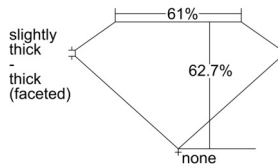

GIA®

FACSIMILE

GIA REPORT 5503140789

Verify this report at GIA.edu

GIA NATURAL DIAMOND DOSSIER®

August 08, 2024
GIA Report Number 5503140789
Shape and Cutting Style ..... Pear Brilliant
Measurements ..... 8.41 x 5.39 x 3.38 mm

GRADING RESULTS

Carat Weight ..... 0.93 carat
Color Grade I
Clarity Grade SI1

ADDITIONAL GRADING INFORMATION

Polish ..... Excellent
Symmetry ..... Excellent
Fluorescence ..... None
Clarity Characteristics ..... Cloud
Inscription(s): GIA 5503140789

PROPORTIONS

Profile not to actual proportions

GRADING SCALES

GIA COLOR SCALE		GIA CLARITY SCALE		
NEAR COLORLESS	D	VERY VERY SLIGHTLY INCLUDED	FLAWLESS	
	E		INTERNALLY FLAWLESS	
	F	VERY SLIGHTLY INCLUDED	VVS₁	
	G		VVS₂	
	H		VS₁	
	FAINT	I	SLIGHTLY INCLUDED	VS₂
		J		SI₁
		K	INCLUDED	SI₂
		L		I₁
		M		I₂
LIGHT	N		I₃	
	O			
	P			
	Q			
	R			
	S			
	T			
	U			
	V			
	W			
	X			
	Y			
	Z