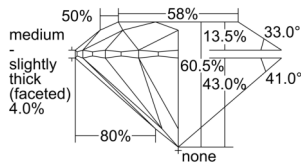

GIA®

FACSIMILE

GIA REPORT 5503146045

Verify this report at GIA.edu

GIA NATURAL DIAMOND DOSSIER®

August 08, 2024
GIA Report Number 5503146045
Shape and Cutting Style ..... Round Brilliant
Measurements ..... 5.20 - 5.21 x 3.15 mm

GRADING RESULTS

Carat Weight ..... 0.52 carat
Color Grade ..... J
Clarity Grade VS2
Cut Grade ..... Excellent

ADDITIONAL GRADING INFORMATION

Polish ..... Excellent
Symmetry ..... Excellent
Fluorescence ..... None
Clarity Characteristics ..... Cloud
Inscription(s): GIA 5503146045

PROPORTIONS

Profile to actual proportions

GRADING SCALES

GIA COLOR SCALE	GIA CLARITY SCALE	GIA CUT SCALE	
D	FLAWLESS	EXCELLENT	
E	INTERNALLY FLAWLESS		
F		VVS₁	VERY GOOD
G	VVS₂		
H	VS₁	GOOD	
I	VS₂		
J	SI₁	FAIR	
K	SI₂		
L	I₁	POOR	
M	I₂		
N	I₃		
O			
P			
Q			
R			
S			
T			
U			
V			
W			
X			
Y			
Z