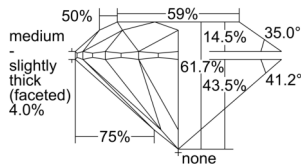

GIA®

FACSIMILE

GIA REPORT 5503150741

Verify this report at GIA.edu

GIA NATURAL DIAMOND DOSSIER®

August 08, 2024
GIA Report Number 5503150741
Shape and Cutting Style ..... Round Brilliant
Measurements ..... 3.99 - 4.01 x 2.47 mm

GRADING RESULTS

Carat Weight ..... 0.24 carat
Color Grade ..... G
Clarity Grade VS1
Cut Grade ..... Excellent

ADDITIONAL GRADING INFORMATION

Polish ..... Excellent
Symmetry ..... Excellent
Fluorescence ..... None
Clarity Characteristics ..... Feather, Pinpoint
Inscription(s): GIA 5503150741

PROPORTIONS

Profile to actual proportions

GRADING SCALES

GIA COLOR SCALE	GIA CLARITY SCALE	GIA CUT SCALE	
D	FLAWLESS	EXCELLENT	
E	INTERNALLY FLAWLESS		
F		VVS₁	VERY GOOD
G	VVS₂		
H	VS₁	GOOD	
I	VS₂		
J	SI₁	FAIR	
K	SI₂		
L	I₁	POOR	
M	I₂		
N	I₃		
O			
P			
Q			
R			
S			
T			
U			
V			
W			
X			
Y			
Z