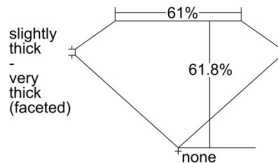

GIA®

FACSIMILE

GIA REPORT 5503160446

Verify this report at GIA.edu

GIA NATURAL DIAMOND DOSSIER®

August 12, 2024
GIA Report Number 5503160446
Shape and Cutting Style ..... Pear Brilliant
Measurements ..... 7.28 x 4.42 x 2.73 mm

GRADING RESULTS

Carat Weight ..... 0.52 carat
Color Grade ..... D
Clarity Grade ..... Internally Flawless

ADDITIONAL GRADING INFORMATION

Polish ..... Excellent
Symmetry ..... Very Good
Fluorescence ..... None
Clarity Characteristics ..... Minor Details of Polish
Inscription(s): GIA 5503160446

PROPORTIONS

Profile not to actual proportions

GRADING SCALES

GIA COLOR SCALE		GIA CLARITY SCALE			
COLORLESS	D	VERY VERY SLIGHTLY INCLUDED	FLAWLESS		
	E		INTERNALLY FLAWLESS		
	F	VERY SLIGHTLY INCLUDED	VVS₁		
	G		VVS₂		
	H		VS₁		
	NEAR COLORLESS	I	SLIGHTLY INCLUDED	VS₂	
		J		SI₁	
		FAINT	K	INCLUDED	SI₂
			L		I₁
			M		I₂
VERT LIGHT	N	LIGHT	I₃		
	O				
	P				
	Q				
	R