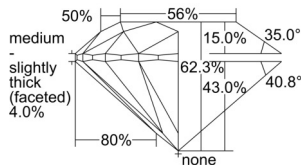

GIA®

FACSIMILE

GIA REPORT 5503165726

Verify this report at GIA.edu

GIA NATURAL DIAMOND DOSSIER®

August 13, 2024
GIA Report Number 5503165726
Shape and Cutting Style ..... Round Brilliant
Measurements ..... 5.14 - 5.15 x 3.21 mm

GRADING RESULTS

Carat Weight ..... 0.52 carat
Color Grade ..... D
Clarity Grade VS2
Cut Grade ..... Excellent

ADDITIONAL GRADING INFORMATION

Polish ..... Excellent
Symmetry ..... Excellent
Fluorescence ..... Faint
Clarity Characteristics ..... Cloud
Inscription(s): GIA 5503165726

PROPORTIONS

Profile to actual proportions

GRADING SCALES

GIA COLOR SCALE	GIA CLARITY SCALE	GIA CUT SCALE	
D	FLAWLESS	EXCELLENT	
E	INTERNALLY FLAWLESS		
F		VVS₁	VERY GOOD
G	VVS₂		
H	VS₁	GOOD	
I	VS₂		
J	SI₁	FAIR	
K	SI₂		
L	I₁	POOR	
M	I₂		
N	I₃		
O			
P			
Q			
R			
S			
T			
U			
V			
W			
X			
Y			
Z