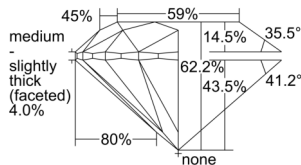

GIA®

FACSIMILE

GIA REPORT 5503177745

Verify this report at GIA.edu

GIA NATURAL DIAMOND DOSSIER®

August 13, 2024
GIA Report Number 5503177745
Shape and Cutting Style ..... Round Brilliant
Measurements ..... 4.94 - 4.96 x 3.08 mm

GRADING RESULTS

Carat Weight ..... 0.46 carat
Color Grade ..... F
Clarity Grade VS2
Cut Grade ..... Excellent

ADDITIONAL GRADING INFORMATION

Polish ..... Excellent
Symmetry ..... Excellent
Fluorescence ..... None
Clarity Characteristics ..... Cloud
Inscription(s): GIA 5503177745

PROPORTIONS

Profile to actual proportions

GRADING SCALES

GIA COLOR SCALE	GIA CLARITY SCALE	GIA CUT SCALE	
D	FLAWLESS	EXCELLENT	
E	INTERNALLY FLAWLESS		
F		VVS₁	VERY GOOD
G	VVS₂		
H	VS₁	GOOD	
I	VS₂		
J	SI₁	FAIR	
K	SI₂		
L	I₁	POOR	
M	I₂		
N	I₃		
O			
P			
Q			
R			
S			
T			
U			
V			
W			
X			
Y			
Z