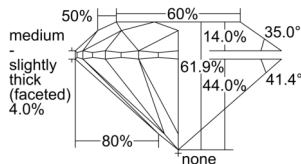

GIA®

FACSIMILE

GIA REPORT 5503182045

Verify this report at GIA.edu

GIA NATURAL DIAMOND DOSSIER®

August 13, 2024
GIA Report Number 5503182045
Shape and Cutting Style ..... Round Brilliant
Measurements ..... 5.64 - 5.69 x 3.51 mm

GRADING RESULTS

Carat Weight ..... 0.70 carat
Color Grade ..... F
Clarity Grade VS1
Cut Grade ..... Excellent

ADDITIONAL GRADING INFORMATION

Polish ..... Excellent
Symmetry ..... Excellent
Fluorescence ..... None
Clarity Characteristics.... Cloud, Crystal, Indented Natural, Needle
Inscription(s): GIA 5503182045

PROPORTIONS

Profile to actual proportions