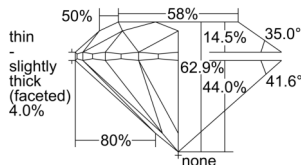

GIA®

FACSIMILE

GIA REPORT 5503182465

Verify this report at GIA.edu

GIA NATURAL DIAMOND DOSSIER®

August 13, 2024
GIA Report Number 5503182465
Shape and Cutting Style ..... Round Brilliant
Measurements ..... 5.36 - 5.38 x 3.38 mm

GRADING RESULTS

Carat Weight ..... 0.60 carat
Color Grade ..... F
Clarity Grade VS1
Cut Grade ..... Excellent

ADDITIONAL GRADING INFORMATION

Polish ..... Excellent
Symmetry ..... Excellent
Fluorescence ..... None
Clarity Characteristics..... Crystal, Feather, Cloud, Pinpoint
Inscription(s): GIA 5503182465

PROPORTIONS

Profile to actual proportions