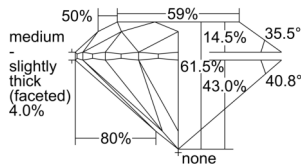

GIA®

FACSIMILE

GIA REPORT 5503182538

Verify this report at GIA.edu

GIA NATURAL DIAMOND DOSSIER®

August 14, 2024
GIA Report Number 5503182538
Shape and Cutting Style ..... Round Brilliant
Measurements ..... 4.82 - 4.84 x 2.97 mm

GRADING RESULTS

Carat Weight ..... 0.43 carat
Color Grade ..... H
Clarity Grade VS2
Cut Grade ..... Excellent

ADDITIONAL GRADING INFORMATION

Polish ..... Excellent
Symmetry ..... Excellent
Fluorescence ..... None
Clarity Characteristics ..... Crystal, Cloud
Inscription(s): GIA 5503182538

PROPORTIONS

Profile to actual proportions

GRADING SCALES

GIA COLOR SCALE	GIA CLARITY SCALE	GIA CUT SCALE	
D	FLAWLESS	EXCELLENT	
E	INTERNALLY FLAWLESS		
F		VVS₁	VERY GOOD
G	VVS₂		
H	VS₁	GOOD	
I	VS₂		
J	SI₁	FAIR	
K	SI₂		
L	I₁	POOR	
M	I₂		
N	I₃		
O			
P			
Q			
R			
S			
T			
U			
V			
W			
X			
Y			
Z