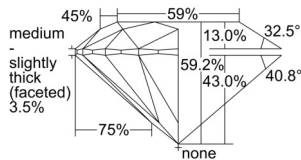

GIA®

FACSIMILE

GIA REPORT 5503197546

Verify this report at GIA.edu

GIA NATURAL DIAMOND DOSSIER®

August 14, 2024
GIA Report Number 5503197546
Shape and Cutting Style ..... Round Brilliant
Measurements ..... 5.18 - 5.20 x 3.07 mm

GRADING RESULTS

Carat Weight ..... 0.50 carat
Color Grade ..... F
Clarity Grade VVS1
Cut Grade ..... Excellent

ADDITIONAL GRADING INFORMATION

Polish ..... Excellent
Symmetry ..... Excellent
Fluorescence ..... None
Clarity Characteristics ..... Pinpoint, Cloud
Inscription(s): GIA 5503197546

PROPORTIONS

Profile to actual proportions

GRADING SCALES

GIA COLOR SCALE	GIA CLARITY SCALE	GIA CUT SCALE	
D	FLAWLESS	EXCELLENT	
E	INTERNALLY FLAWLESS		
F		VVS₁	VERY GOOD
G	VVS₂		
H	VS₁	GOOD	
I	VS₂		
J	SI₁	FAIR	
K	SI₂		
L	I₁	POOR	
M			
N			
O	I₂		
P			
Q			
R	I₃		
S			
T			
U			
V			
W			
X			
Y			
Z