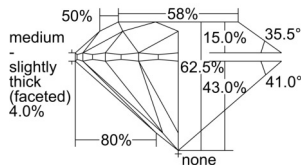

GIA®

FACSIMILE

GIA REPORT 5503207233

Verify this report at GIA.edu

GIA NATURAL DIAMOND DOSSIER®

August 20, 2024
GIA Report Number 5503207233
Shape and Cutting Style ..... Round Brilliant
Measurements ..... 4.90 - 4.92 x 3.07 mm

GRADING RESULTS

Carat Weight ..... 0.46 carat
Color Grade ..... J
Clarity Grade VS1
Cut Grade ..... Excellent

ADDITIONAL GRADING INFORMATION

Polish ..... Excellent
Symmetry ..... Excellent
Fluorescence ..... None
Clarity Characteristics ..... Cloud
Inscription(s): GIA 5503207233

PROPORTIONS

Profile to actual proportions

GRADING SCALES

GIA COLOR SCALE	GIA CLARITY SCALE	GIA CUT SCALE	
D	FLAWLESS	EXCELLENT	
E	INTERNALLY FLAWLESS		
F		VVS₁	VERY GOOD
G	VVS₂		
H	VS₁	GOOD	
I	VS₂		
J	SI₁	FAIR	
K	SI₂		
L	I₁	POOR	
M	I₂		
N	I₃		
O			
P			
Q			
R			
S			
T			
U			
V			
W			
X			
Y			
Z