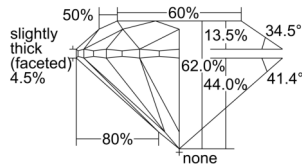

GIA®

FACSIMILE

GIA REPORT 5503222854

Verify this report at GIA.edu

GIA NATURAL DIAMOND DOSSIER®

August 19, 2024
GIA Report Number 5503222854
Shape and Cutting Style ..... Round Brilliant
Measurements ..... 4.67 - 4.70 x 2.91 mm

GRADING RESULTS

Carat Weight ..... 0.40 carat
Color Grade ..... K
Clarity Grade SI2
Cut Grade ..... Excellent

ADDITIONAL GRADING INFORMATION

Polish ..... Excellent
Symmetry ..... Excellent
Fluorescence ..... Faint
Clarity Characteristics ..... Crystal, Cloud
Inscription(s): GIA 5503222854

PROPORTIONS

Profile to actual proportions