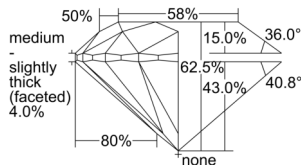

GIA®

FACSIMILE

GIA REPORT 5503224767

Verify this report at GIA.edu

GIA NATURAL DIAMOND DOSSIER®

August 20, 2024
GIA Report Number 5503224767
Shape and Cutting Style ..... Round Brilliant
Measurements ..... 5.73 - 5.75 x 3.59 mm

GRADING RESULTS

Carat Weight ..... 0.74 carat
Color Grade ..... G
Clarity Grade VS1
Cut Grade ..... Excellent

ADDITIONAL GRADING INFORMATION

Polish ..... Excellent
Symmetry ..... Excellent
Fluorescence ..... None
Clarity Characteristics..... Crystal, Cloud, Feather, Pinpoint
Inscription(s): GIA 5503224767

PROPORTIONS

Profile to actual proportions

GRADING SCALES

GIA COLOR SCALE	GIA CLARITY SCALE	GIA CUT SCALE	
D	FLAWLESS	EXCELLENT	
E	INTERNALLY FLAWLESS		
F		VVS₁	VERY GOOD
G	VVS₂		
H	VS₁	GOOD	
I	VS₂		
J	SI₁	FAIR	
K	SI₂		
L	I₁	POOR	
M	I₂		
N	I₃		
O			
P			
Q			
R			
S			
T			
U			
V			
W			
X			
Y			
Z