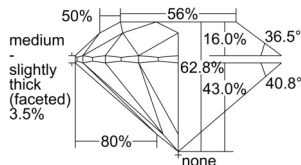

GIA®

FACSIMILE

GIA REPORT 5503227151

Verify this report at GIA.edu

GIA NATURAL DIAMOND DOSSIER®

August 20, 2024
GIA Report Number 5503227151
Shape and Cutting Style ..... Round Brilliant
Measurements ..... 5.43 - 5.46 x 3.42 mm

GRADING RESULTS

Carat Weight ..... 0.63 carat
Color Grade ..... H
Clarity Grade S11
Cut Grade ..... Excellent

ADDITIONAL GRADING INFORMATION

Polish ..... Excellent
Symmetry ..... Excellent
Fluorescence ..... None
Clarity Characteristics..... Feather, Crystal, Cloud
Inspection(s): GIA 5503227151

PROPORTIONS

Profile to actual proportions