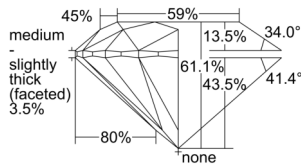

GIA®

FACSIMILE

GIA REPORT 5503227173

Verify this report at GIA.edu

GIA NATURAL DIAMOND DOSSIER®

August 21, 2024
GIA Report Number 5503227173
Shape and Cutting Style ..... Round Brilliant
Measurements ..... 4.48 - 4.49 x 2.74 mm

GRADING RESULTS

Carat Weight ..... 0.33 carat
Color Grade ..... D
Clarity Grade S11
Cut Grade ..... Excellent

ADDITIONAL GRADING INFORMATION

Polish ..... Excellent
Symmetry ..... Excellent
Fluorescence ..... None
Clarity Characteristics ..... Crystal, Feather
Inscription(s): GIA 5503227173

PROPORTIONS

Profile to actual proportions

GRADING SCALES

GIA COLOR SCALE	GIA CLARITY SCALE	GIA CUT SCALE	
D	FLAWLESS	EXCELLENT	
E	INTERNALLY FLAWLESS		
F		VVS₁	VERY GOOD
G	VVS₂		
H	VS₁	GOOD	
I	VS₂		
J	S1₁	FAIR	
K	S1₂		
L	I₁	POOR	
M	I₂		
N	I₃		
O			
P			
Q			
R			
S			
T			
U			
V			
W			
X			
Y			
Z