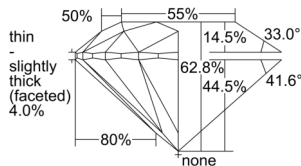

GIA®

FACSIMILE

GIA REPORT 5503235046

Verify this report at GIA.edu

GIA NATURAL DIAMOND DOSSIER®

August 21, 2024
GIA Report Number 5503235046
Shape and Cutting Style ..... Round Brilliant
Measurements ..... 5.03 - 5.06 x 3.17 mm

GRADING RESULTS

Carat Weight ..... 0.49 carat
Color Grade ..... E
Clarity Grade S11
Cut Grade ..... Excellent

ADDITIONAL GRADING INFORMATION

Polish ..... Excellent
Symmetry ..... Excellent
Fluorescence ..... None
Clarity Characteristics ..... Cloud
Inscription(s): GIA 5503235046

PROPORTIONS

Profile to actual proportions