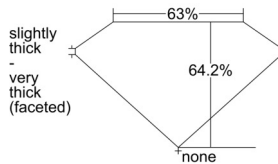

GIA®

FACSIMILE

GIA REPORT 5503236951

Verify this report at GIA.edu

GIA NATURAL DIAMOND DOSSIER®

August 21, 2024
GIA Report Number 5503236951
Shape and Cutting Style ..... Pear Brilliant
Measurements ..... 6.77 x 4.31 x 2.77 mm

GRADING RESULTS

Carat Weight ..... 0.48 carat
Color Grade ..... G
Clarity Grade VS1

ADDITIONAL GRADING INFORMATION

Polish ..... Excellent
Symmetry ..... Excellent
Fluorescence ..... None
Clarity Characteristics..... Crystal, Feather, Cloud, Pinpoint
Inscription(s): GIA 5503236951

PROPORTIONS

Profile not to actual proportions

GRADING SCALES

GIA COLOR SCALE		GIA CLARITY SCALE		
NEAR COLORLESS	D	VERY VERY SLIGHTLY INCLUDED	FLAWLESS	
	E		INTERNALLY FLAWLESS	
	F	VERY SLIGHTLY INCLUDED	VS₁	
	G		VS₂	
	H		VS₁	
	FAINT	I	SLIGHTLY INCLUDED	SI₁
		J		SI₂
		K	INCLUDED	I₁
		L		I₂
		M		I₃
LIGHT	N			
	O			
	P			
	Q			
	R			
	S			
	T