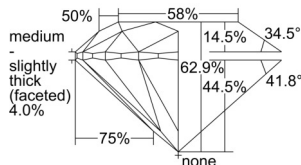

GIA®

FACSIMILE

GIA REPORT 5503238643

Verify this report at GIA.edu

GIA NATURAL DIAMOND DOSSIER®

August 21, 2024
GIA Report Number 5503238643
Shape and Cutting Style ..... Round Brilliant
Measurements ..... 5.06 - 5.10 x 3.20 mm

GRADING RESULTS

Carat Weight ..... 0.51 carat
Color Grade ..... D
Clarity Grade VS2
Cut Grade ..... Excellent

ADDITIONAL GRADING INFORMATION

Polish ..... Excellent
Symmetry ..... Excellent
Fluorescence ..... None
Clarity Characteristics ..... Feather
Inscription(s): GIA 5503238643

PROPORTIONS

Profile to actual proportions

GRADING SCALES

GIA COLOR SCALE	GIA CLARITY SCALE	GIA CUT SCALE	
D	FLAWLESS	EXCELLENT	
E	INTERNALLY FLAWLESS		
F		VVS₁	VERY GOOD
G	VVS₂		
H	VS₁	GOOD	
I	VS₂		
J	SI₁	FAIR	
K	SI₂		
L	I₁	POOR	
M			
N			
O	I₂		
P			
Q	I₃		
R			
S			
T			
U			
V			
W			
X			
Y			
Z