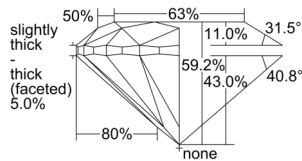

GIA®

FACSIMILE

GIA REPORT 5503239084

Verify this report at GIA.edu

GIA NATURAL DIAMOND DOSSIER®

August 21, 2024
GIA Report Number 5503239084
Shape and Cutting Style ..... Round Brilliant
Measurements ..... 4.30 - 4.33 x 2.56 mm

GRADING RESULTS

Carat Weight ..... 0.30 carat
Color Grade ..... E
Clarity Grade VS1
Cut Grade ..... Very Good

ADDITIONAL GRADING INFORMATION

Polish ..... Excellent
Symmetry ..... Very Good
Fluorescence ..... None
Clarity Characteristics..... Feather, Cloud, Pinpoint
Inscription(s): GIA 5503239084

PROPORTIONS

Profile to actual proportions

GRADING SCALES

GIA COLOR SCALE	GIA CLARITY SCALE	GIA CUT SCALE	
D	FLAWLESS	EXCELLENT	
E	INTERNALLY FLAWLESS		
F		VVS₁	VERY GOOD
G	VVS₂		
H	VS₁	GOOD	
I	VS₂		
J	SI₁	FAIR	
K	SI₂		
L	I₁	POOR	
M			
N			
O	I₂		
P			
Q	I₃		
R			
S			
T			
U			
V			
W			
X			
Y			
Z