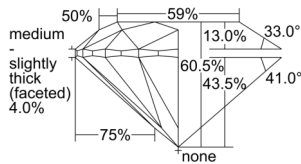

GIA®

FACSIMILE

GIA REPORT 5503241597

Verify this report at GIA.edu

GIA NATURAL DIAMOND DOSSIER®

August 21, 2024
GIA Report Number 5503241597
Shape and Cutting Style ..... Round Brilliant
Measurements ..... 5.27 - 5.30 x 3.20 mm

GRADING RESULTS

Carat Weight ..... 0.55 carat
Color Grade ..... G
Clarity Grade S11
Cut Grade ..... Excellent

ADDITIONAL GRADING INFORMATION

Polish ..... Excellent
Symmetry ..... Excellent
Fluorescence ..... None
Clarity Characteristics..... Cloud, Crystal, Feather
Inscription(s): GIA 5503241597

PROPORTIONS

Profile to actual proportions

GRADING SCALES

GIA COLOR SCALE	GIA CLARITY SCALE	GIA CUT SCALE	
D	FLAWLESS	EXCELLENT	
E	INTERNALLY FLAWLESS		
F		VVS₁	VERY GOOD
G	VVS₂		
H	VS₁	GOOD	
I	VS₂		
J	S1₁	FAIR	
K	S1₂		
L	I₁	POOR	
M	I₂		
N	I₃		
O			
P			
Q			
R			
S			
T			
U			
V			
W			
X			
Y			
Z