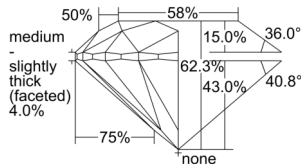

GIA®

FACSIMILE

GIA REPORT 5503249957

Verify this report at GIA.edu

GIA NATURAL DIAMOND DOSSIER®

August 22, 2024
GIA Report Number 5503249957
Shape and Cutting Style ..... Round Brilliant
Measurements ..... 5.89 - 5.91 x 3.67 mm

GRADING RESULTS

Carat Weight ..... 0.80 carat
Color Grade ..... H
Clarity Grade VS1
Cut Grade ..... Excellent

ADDITIONAL GRADING INFORMATION

Polish ..... Excellent
Symmetry ..... Excellent
Fluorescence ..... Faint
Clarity Characteristics..... Indented Natural, Cloud, Pinpoint
Inscription(s): GIA 5503249957

PROPORTIONS

Profile to actual proportions

GRADING SCALES

GIA COLOR SCALE	GIA CLARITY SCALE	GIA CUT SCALE	
D	FLAWLESS	EXCELLENT	
E	INTERNALLY FLAWLESS		
F		VVS₁	VERY GOOD
G	VVS₂		
H	VS₁	GOOD	
I	VS₂		
J	SI₁	FAIR	
K	SI₂		
L	I₁	POOR	
M			
N			
O	I₂		
P			
Q			
R	I₃		
S			
T			
U			
V			
W			
X			
Y			
Z