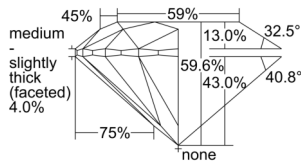

GIA®

FACSIMILE

GIA REPORT 5503254618

Verify this report at GIA.edu

GIA NATURAL DIAMOND DOSSIER®

August 23, 2024
GIA Report Number 5503254618
Shape and Cutting Style ..... Round Brilliant
Measurements ..... 5.80 - 5.83 x 3.47 mm

GRADING RESULTS

Carat Weight ..... 0.71 carat
Color Grade ..... E
Clarity Grade S11
Cut Grade ..... Excellent

ADDITIONAL GRADING INFORMATION

Polish ..... Excellent
Symmetry ..... Excellent
Fluorescence ..... None
Clarity Characteristics ..... Crystal, Cloud
Inscription(s): GIA 5503254618

PROPORTIONS

Profile to actual proportions

GRADING SCALES

GIA COLOR SCALE	GIA CLARITY SCALE	GIA CUT SCALE	
D	FLAWLESS	EXCELLENT	
E	INTERNALLY FLAWLESS		
F		VVS₁	VERY GOOD
G	VVS₂		
H	VS₁	GOOD	
I	VS₂		
J	S1₁	FAIR	
K	S1₂		
L	I₁	POOR	
M	I₂		
N	I₃		
O			
P			
Q			
R			
S			
T			
U			
V			
W			
X			
Y			
Z