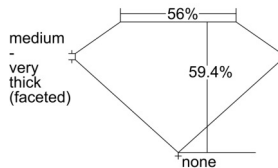

GIA®

FACSIMILE

GIA REPORT 5503255778

Verify this report at GIA.edu

GIA NATURAL DIAMOND DOSSIER®

August 22, 2024
GIA Report Number 5503255778
Shape and Cutting Style ..... Heart Brilliant
Measurements ..... 5.71 x 6.71 x 3.99 mm

GRADING RESULTS

Carat Weight ..... 0.90 carat
Color Grade ..... J
Clarity Grade VVS1

ADDITIONAL GRADING INFORMATION

Polish ..... Excellent
Symmetry ..... Excellent
Fluorescence ..... None
Clarity Characteristics..... Cloud, Feather
Inscription(s): GIA 5503255778

PROPORTIONS

Profile not to actual proportions

GRADING SCALES

GIA COLOR SCALE		GIA CLARITY SCALE			
COLORLESS	D	VERY VERY SLIGHTLY INCLUDED	FLAWLESS		
	E		INTERNALLY FLAWLESS		
	F	VERY SLIGHTLY INCLUDED	VVS₁		
	G		VVS₂		
	H		VS₁		
	NEAR COLORLESS	I	SLIGHTLY INCLUDED	VS₂	
		J		SI₁	
		FAINT	K	INCLUDED	SI₂
			L		I₁
			M		I₂
VERY LIGHT	N	LIGHT	I₃		
	O				
	P				
	Q				
	R