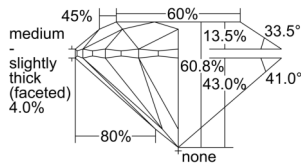

GIA®

FACSIMILE

GIA REPORT 5503261534

Verify this report at GIA.edu

GIA NATURAL DIAMOND DOSSIER®

August 23, 2024
GIA Report Number 5503261534
Shape and Cutting Style ..... Round Brilliant
Measurements ..... 5.10 - 5.14 x 3.11 mm

GRADING RESULTS

Carat Weight ..... 0.50 carat
Color Grade ..... F
Clarity Grade S11
Cut Grade ..... Excellent

ADDITIONAL GRADING INFORMATION

Polish ..... Excellent
Symmetry ..... Excellent
Fluorescence ..... None
Clarity Characteristics ..... Crystal, Cloud
Inscription(s): GIA 5503261534

PROPORTIONS

Profile to actual proportions

GRADING SCALES

GIA COLOR SCALE	GIA CLARITY SCALE	GIA CUT SCALE	
D	FLAWLESS	EXCELLENT	
E	INTERNALLY FLAWLESS		
F		VVS₁	VERY GOOD
G	VVS₂		
H	VS₁	GOOD	
I	VS₂		
J	S1₁	FAIR	
K	S1₂		
L	I₁	POOR	
M	I₂		
N	I₃		
O			
P			
Q			
R			
S			
T			
U			
V			
W			
X			
Y			
Z