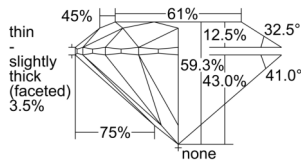

GIA®

FACSIMILE

GIA REPORT 5503268438

Verify this report at GIA.edu

GIA NATURAL DIAMOND DOSSIER®

August 28, 2024
GIA Report Number 5503268438
Shape and Cutting Style ..... Round Brilliant
Measurements ..... 4.52 - 4.54 x 2.69 mm

GRADING RESULTS

Carat Weight ..... 0.33 carat
Color Grade ..... D
Clarity Grade VS1
Cut Grade ..... Excellent

ADDITIONAL GRADING INFORMATION

Polish ..... Excellent
Symmetry ..... Excellent
Fluorescence ..... None
Clarity Characteristics ..... Crystal, Pinpoint
Inspection(s): GIA 5503268438

PROPORTIONS

Profile to actual proportions

GRADING SCALES

GIA COLOR SCALE	GIA CLARITY SCALE	GIA CUT SCALE
COLOURLESS	FLAWLESS	EXCELLENT
D	INTERNALLY FLAWLESS	
E	VVS₁	VERY GOOD
F		
G	VVS₂	
H	VS₁	GOOD
I		
J	VS₂	
K	SI₁	FAIR
L		
M	SI₂	
N	I₁	POOR
O		
P	I₂	
Q	I₃	
R		
S		
T		
U		
V		
W		
X		
Y		
Z