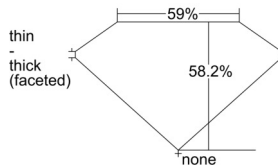

GIA®

FACSIMILE

GIA REPORT 5503272341

Verify this report at GIA.edu

GIA NATURAL DIAMOND DOSSIER®

August 27, 2024
GIA Report Number 5503272341
Shape and Cutting Style ..... Heart Brilliant
Measurements ..... 4.53 x 5.16 x 3.00 mm

GRADING RESULTS

Carat Weight ..... 0.41 carat
Color Grade ..... E
Clarity Grade VS1

ADDITIONAL GRADING INFORMATION

Polish ..... Excellent
Symmetry ..... Very Good
Fluorescence ..... None
Clarity Characteristics..... Crystal, Cloud, Pinpoint
Inscription(s): GIA 5503272341

PROPORTIONS

Profile not to actual proportions

GRADING SCALES

GIA COLOR SCALE		GIA CLARITY SCALE			
COLORLESS	D	VERY VERY SLIGHTLY INCLUDED	FLAWLESS		
	E		INTERNALLY FLAWLESS		
	F		VVS₁		
	NEAR COLORLESS	G	VERY SLIGHTLY INCLUDED	VVS₂	
		H		VS₁	
		FANT	I	SLIGHTLY INCLUDED	VS₂
			J		SI₁
	LIGHT	K	INCLUDED	SI₂	
		L		I₁	
		M		I₂	
N		I₃			
O					
P					
Q					
R					
S					
T					
U					
V					
W					
X					
Y					
Z