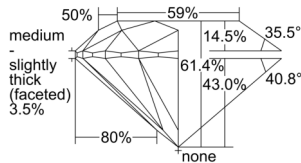

GIA®

FACSIMILE

GIA REPORT 5503276106

Verify this report at GIA.edu

GIA NATURAL DIAMOND DOSSIER®

August 27, 2024
GIA Report Number 5503276106
Shape and Cutting Style ..... Round Brilliant
Measurements ..... 5.13 - 5.15 x 3.16 mm

GRADING RESULTS

Carat Weight ..... 0.51 carat
Color Grade ..... D
Clarity Grade VS2
Cut Grade ..... Excellent

ADDITIONAL GRADING INFORMATION

Polish ..... Very Good
Symmetry ..... Excellent
Fluorescence ..... Medium Blue
Clarity Characteristics ..... Cloud, Crystal
Inscription(s): GIA 5503276106

PROPORTIONS

Profile to actual proportions

GRADING SCALES

GIA COLOR SCALE

COLORESS	D
	E
	F
	G
	H
	I
	J
NEAR COLORESS	K
	L
FANT	M
	N
	O
	P
VERY LIGHT	Q
	R
	S
	T
	U
	V
	W
	X
	Y
LIGHT	Z

GIA CLARITY SCALE

VERY VERY SLIGHTLY INCLUDED	FLAWLESS
	INTERNALLY FLAWLESS
VERY SLIGHTLY INCLUDED	VVS₁
	VVS₂
SLIGHTLY INCLUDED	VS₁
	VS₂
INCLUDED	SI₁
	SI₂
	I₁
	I₂
	I₃

GIA CUT SCALE

EXCELLENT
VERY GOOD
GOOD
FAIR
POOR