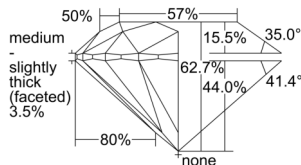

GIA®

FACSIMILE

GIA REPORT 5503277429

Verify this report at GIA.edu

GIA NATURAL DIAMOND DOSSIER®

August 26, 2024
GIA Report Number 5503277429
Shape and Cutting Style ..... Round Brilliant
Measurements ..... 4.55 - 4.57 x 2.86 mm

GRADING RESULTS

Carat Weight ..... 0.36 carat
Color Grade ..... H
Clarity Grade VS2
Cut Grade ..... Excellent

ADDITIONAL GRADING INFORMATION

Polish ..... Excellent
Symmetry ..... Excellent
Fluorescence ..... None
Clarity Characteristics..... Cloud, Crystal, Feather
Inscription(s): GIA 5503277429

PROPORTIONS

Profile to actual proportions

GRADING SCALES

GIA COLOR SCALE	GIA CLARITY SCALE	GIA CUT SCALE	
D	FLAWLESS	EXCELLENT	
E	INTERNALLY FLAWLESS		
F		VVS₁	VERY GOOD
G	VVS₂		
H	VS₁	GOOD	
I	VS₂		
J	SI₁	FAIR	
K	SI₂		
L	I₁	POOR	
M	I₂		
N	I₃		
O			
P			
Q			
R			
S			
T			
U			
V			
W			
X			
Y			
Z