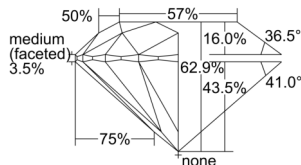

GIA®

FACSIMILE

GIA REPORT 5503278191

Verify this report at GIA.edu

GIA NATURAL DIAMOND DOSSIER®

August 27, 2024
GIA Report Number 5503278191
Shape and Cutting Style ..... Round Brilliant
Measurements ..... 4.26 - 4.29 x 2.69 mm

GRADING RESULTS

Carat Weight ..... 0.30 carat
Color Grade ..... D
Clarity Grade S11
Cut Grade ..... Excellent

ADDITIONAL GRADING INFORMATION

Polish ..... Excellent
Symmetry ..... Excellent
Fluorescence ..... None
Clarity Characteristics..... Crystal, Cloud, Feather
Inscription(s): GIA 5503278191

PROPORTIONS

Profile to actual proportions

GRADING SCALES

GIA COLOR SCALE	GIA CLARITY SCALE	GIA CUT SCALE	
D	FLAWLESS	EXCELLENT	
E	INTERNALLY FLAWLESS		
F		VVS₁	VERY GOOD
G	VVS₂		
H	VS₁	GOOD	
I	VS₂		
J	S1₁	FAIR	
K	S1₂		
L	I₁	POOR	
M	I₂		
N	I₃		
O			
P			
Q			
R			
S			
T			
U			
V			
W			
X			
Y			
Z