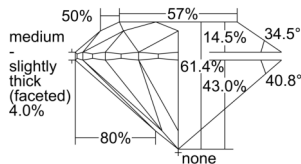

GIA®

FACSIMILE

GIA REPORT 5503279623

Verify this report at GIA.edu

GIA NATURAL DIAMOND DOSSIER®

August 29, 2024
GIA Report Number 5503279623
Shape and Cutting Style ..... Round Brilliant
Measurements ..... 3.76 - 3.78 x 2.31 mm

GRADING RESULTS

Carat Weight ..... 0.20 carat
Color Grade ..... G
Clarity Grade VS1
Cut Grade ..... Excellent

ADDITIONAL GRADING INFORMATION

Polish ..... Excellent
Symmetry ..... Excellent
Fluorescence ..... Faint
Clarity Characteristics ..... Cloud, Needle, Pinpoint
Inspection(s): GIA 5503279623

PROPORTIONS

Profile to actual proportions

GRADING SCALES

GIA COLOR SCALE	GIA CLARITY SCALE	GIA CUT SCALE	
D	FLAWLESS	EXCELLENT	
E	INTERNALLY FLAWLESS		
F		VVS₁	VERY GOOD
G	VVS₂		
H	VS₁	GOOD	
I	VS₂		
J	SI₁	FAIR	
K	SI₂		
L	I₁	POOR	
M			
N			
O	I₂		
P			
Q			
R	I₃		
S			
T			
U			
V			
W			
X			
Y			
Z