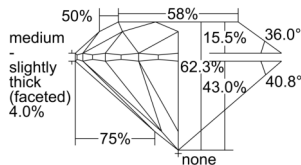

GIA®

FACSIMILE

GIA REPORT 5503279735

Verify this report at GIA.edu

GIA NATURAL DIAMOND DOSSIER®

August 27, 2024
GIA Report Number 5503279735
Shape and Cutting Style ..... Round Brilliant
Measurements ..... 4.97 - 5.01 x 3.11 mm

GRADING RESULTS

Carat Weight ..... 0.48 carat
Color Grade ..... J
Clarity Grade VS1
Cut Grade ..... Excellent

ADDITIONAL GRADING INFORMATION

Polish ..... Excellent
Symmetry ..... Excellent
Fluorescence ..... Medium Blue
Clarity Characteristics..... Feather, Cavity, Pinpoint, Indented
Natural

Inscription(s): GIA 5503279735

PROPORTIONS

Profile to actual proportions

GRADING SCALES

GIA COLOR SCALE	GIA CLARITY SCALE	GIA CUT SCALE	
D	FLAWLESS	EXCELLENT	
E	INTERNALLY FLAWLESS		
F		VVS₁	VERY GOOD
G	VVS₂		
H	VS₁	GOOD	
I	VS₂		
J	SI₁	FAIR	
K	SI₂		
L	I₁	POOR	
M	I₂		
N	I₃		
O			
P			
Q			
R			
S			
T			
U			
V			
W			
X			
Y			
Z