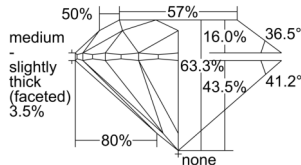

GIA®

FACSIMILE

GIA REPORT 5503283045

Verify this report at GIA.edu

GIA NATURAL DIAMOND DOSSIER®

August 29, 2024
GIA Report Number 5503283045
Shape and Cutting Style ..... Round Brilliant
Measurements ..... 5.25 - 5.28 x 3.33 mm

GRADING RESULTS

Carat Weight ..... 0.57 carat
Color Grade ..... D
Clarity Grade VS2
Cut Grade ..... Excellent

ADDITIONAL GRADING INFORMATION

Polish ..... Excellent
Symmetry ..... Excellent
Fluorescence ..... None
Clarity Characteristics ..... Crystal
Inscription(s): GIA 5503283045

PROPORTIONS

Profile to actual proportions

GRADING SCALES

GIA COLOR SCALE	GIA CLARITY SCALE	GIA CUT SCALE	
D	FLAWLESS	EXCELLENT	
E	INTERNALLY FLAWLESS		
F		VVS₁	VERY GOOD
G	VVS₂		
H	VS₁	GOOD	
I	VS₂		
J	SI₁	FAIR	
K	SI₂		
L	I₁	POOR	
M	I₂		
N	I₃		
O			
P			
Q			
R			
S			
T			
U			
V			
W			
X			
Y			
Z