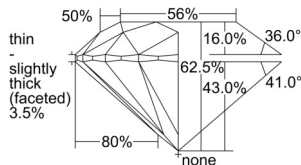

GIA®

FACSIMILE

GIA REPORT 5503283060

Verify this report at GIA.edu

GIA NATURAL DIAMOND DOSSIER®

August 26, 2024
GIA Report Number 5503283060
Shape and Cutting Style ..... Round Brilliant
Measurements ..... 5.74 - 5.76 x 3.59 mm

GRADING RESULTS

Carat Weight ..... 0.73 carat
Color Grade ..... D
Clarity Grade S11
Cut Grade ..... Excellent

ADDITIONAL GRADING INFORMATION

Polish ..... Excellent
Symmetry ..... Excellent
Fluorescence ..... None
Clarity Characteristics ..... Crystal, Cloud
Inscription(s): GIA 5503283060

PROPORTIONS

Profile to actual proportions

GRADING SCALES

GIA COLOR SCALE

COLORESS	D
	E
	F
	G
	H
	I
	J
NEAR COLORESS	K
	L
FAIN	M
	N
	O
	P
VERY LIGHT	Q
	R
	S
	T
	U
	V
	W
	X
	Y
LIGHT	Z

GIA CLARITY SCALE

VERY VERY SLIGHTLY INCLUDED	FLAWLESS
	INTERNALLY FLAWLESS
VERY SLIGHTLY INCLUDED	VVS₁
	VVS₂
SLIGHTLY INCLUDED	VS₁
	VS₂
INCLUDED	SI₁
	SI₂
	I₁
	I₂
	I₃

GIA CUT SCALE

EXCELLENT
VERY GOOD
GOOD
FAIR
POOR