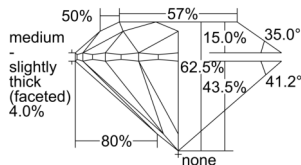

GIA®

FACSIMILE

GIA REPORT 5503284232

Verify this report at GIA.edu

GIA NATURAL DIAMOND DOSSIER®

August 28, 2024
GIA Report Number 5503284232
Shape and Cutting Style ..... Round Brilliant
Measurements ..... 5.15 - 5.18 x 3.23 mm

GRADING RESULTS

Carat Weight ..... 0.53 carat
Color Grade ..... F
Clarity Grade VVS2
Cut Grade ..... Excellent

ADDITIONAL GRADING INFORMATION

Polish ..... Excellent
Symmetry ..... Excellent
Fluorescence ..... Medium Blue
Clarity Characteristics ..... Cloud, Pinpoint
Inscription(s): GIA 5503284232

PROPORTIONS

Profile to actual proportions

GRADING SCALES

GIA COLOR SCALE	GIA CLARITY SCALE	GIA CUT SCALE	
D	FLAWLESS	EXCELLENT	
E	INTERNALLY FLAWLESS		
F		VVS₁	VERY GOOD
G	VVS₂		
H	VS₁	GOOD	
I	VS₂		
J	SI₁	FAIR	
K	SI₂		
L	I₁	POOR	
M	I₂		
N	I₃		
O			
P			
Q			
R			
S			
T			
U			
V			
W			
X			
Y			
Z