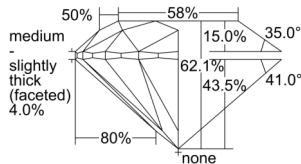

GIA®

FACSIMILE

GIA REPORT 5503288545

Verify this report at GIA.edu

GIA NATURAL DIAMOND DOSSIER®

August 27, 2024
GIA Report Number 5503288545
Shape and Cutting Style ..... Round Brilliant
Measurements ..... 4.26 - 4.29 x 2.65 mm

GRADING RESULTS

Carat Weight ..... 0.30 carat
Color Grade ..... E
Clarity Grade VS1
Cut Grade ..... Excellent

ADDITIONAL GRADING INFORMATION

Polish ..... Excellent
Symmetry ..... Excellent
Fluorescence ..... None
Clarity Characteristics ..... Cloud, Needle
Inscription(s): GIA 5503288545

PROPORTIONS

Profile to actual proportions

GRADING SCALES

GIA COLOR SCALE	GIA CLARITY SCALE	GIA CUT SCALE	
D	FLAWLESS	EXCELLENT	
E	INTERNALLY FLAWLESS		
F		VVS₁	VERY GOOD
G	VVS₂		
H	VS₁	GOOD	
I	VS₂		
J	SI₁	FAIR	
K	SI₂		
L	I₁	POOR	
M			
N			
O	I₂		
P			
Q	I₃		
R			
S			
T			
U			
V			
W			
X			
Y			
Z