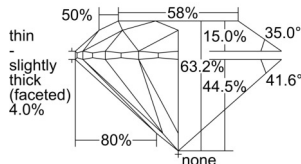

GIA®

FACSIMILE

GIA REPORT 5503289536

Verify this report at GIA.edu

GIA NATURAL DIAMOND DOSSIER®

August 27, 2024
GIA Report Number 5503289536
Shape and Cutting Style ..... Round Brilliant
Measurements ..... 5.62 - 5.66 x 3.57 mm

GRADING RESULTS

Carat Weight ..... 0.70 carat
Color Grade I
Clarity Grade VS1
Cut Grade ..... Excellent

ADDITIONAL GRADING INFORMATION

Polish ..... Excellent
Symmetry ..... Excellent
Fluorescence ..... None
Clarity Characteristics..... Crystal, Cloud, Pinpoint
Inscription(s): GIA 5503289536

PROPORTIONS

Profile to actual proportions

GRADING SCALES

GIA COLOR SCALE	GIA CLARITY SCALE	GIA CUT SCALE	
D	FLAWLESS	EXCELLENT	
E	INTERNALLY FLAWLESS		
F		VVS₁	VERY GOOD
G	VVS₂		
H	VS₁	GOOD	
I	VS₂		
J	SI₁	FAIR	
K	SI₂		
L	I₁	POOR	
M	I₂		
N	I₃		
O			
P			
Q			
R			
S			
T			
U			
V			
W			
X			
Y			
Z