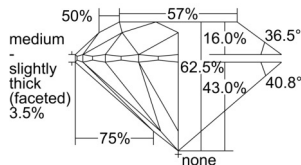

GIA®

FACSIMILE

GIA REPORT 5503290233

Verify this report at GIA.edu

GIA NATURAL DIAMOND DOSSIER®

August 27, 2024
GIA Report Number 5503290233
Shape and Cutting Style ..... Round Brilliant
Measurements ..... 5.04 - 5.07 x 3.16 mm

GRADING RESULTS

Carat Weight ..... 0.50 carat
Color Grade ..... H
Clarity Grade VS1
Cut Grade ..... Excellent

ADDITIONAL GRADING INFORMATION

Polish ..... Excellent
Symmetry ..... Excellent
Fluorescence ..... None
Clarity Characteristics..... Crystal, Cloud, Indented Natural
Inscription(s): GIA 5503290233

PROPORTIONS

Profile to actual proportions

GRADING SCALES

GIA COLOR SCALE	GIA CLARITY SCALE	GIA CUT SCALE	
D	FLAWLESS	EXCELLENT	
E	INTERNALLY FLAWLESS		
F		VVS₁	VERY GOOD
G	VVS₂		
H	VS₁	GOOD	
I	VS₂		
J	SI₁	FAIR	
K	SI₂		
L	I₁	POOR	
M	I₂		
N	I₃		
O			
P			
Q			
R			
S			
T			
U			
V			
W			
X			
Y			
Z