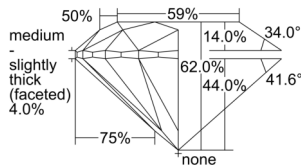

GIA®

FACSIMILE

GIA REPORT 5503298044

Verify this report at GIA.edu

GIA NATURAL DIAMOND DOSSIER®

August 30, 2024
GIA Report Number 5503298044
Shape and Cutting Style ..... Round Brilliant
Measurements ..... 4.57 - 4.59 x 2.84 mm

GRADING RESULTS

Carat Weight ..... 0.36 carat
Color Grade ..... F
Clarity Grade S11
Cut Grade ..... Excellent

ADDITIONAL GRADING INFORMATION

Polish ..... Excellent
Symmetry ..... Excellent
Fluorescence ..... None
Clarity Characteristics ..... Feather, Cloud, Crystal
Inscription(s): GIA 5503298044

PROPORTIONS

Profile to actual proportions

GRADING SCALES

GIA COLOR SCALE	GIA CLARITY SCALE	GIA CUT SCALE	
D	FLAWLESS	EXCELLENT	
E	INTERNALLY FLAWLESS		
F		VVS₁	VERY GOOD
G	VVS₂		
H	VS₁	GOOD	
I	VS₂		
J	S1₁	FAIR	
K	S1₂		
L	I₁	POOR	
M	I₂		
N	I₃		
O			
P			
Q			
R			
S			
T			
U			
V			
W			
X			
Y			
Z