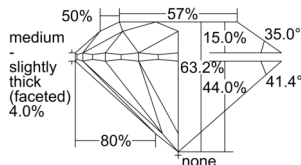

GIA®

FACSIMILE

GIA REPORT 5503310521

Verify this report at GIA.edu

GIA NATURAL DIAMOND DOSSIER®

August 30, 2024
GIA Report Number 5503310521
Shape and Cutting Style ..... Round Brilliant
Measurements ..... 4.51 - 4.54 x 2.86 mm

GRADING RESULTS

Carat Weight ..... 0.36 carat
Color Grade ..... G
Clarity Grade SI2
Cut Grade ..... Excellent

ADDITIONAL GRADING INFORMATION

Polish ..... Excellent
Symmetry ..... Excellent
Fluorescence ..... None
Clarity Characteristics ..... Cloud
Inscription(s): GIA 5503310521

PROPORTIONS

Profile to actual proportions

GRADING SCALES

GIA COLOR SCALE	GIA CLARITY SCALE	GIA CUT SCALE	
D	FLAWLESS	EXCELLENT	
E	INTERNALLY FLAWLESS		
F		VVS₁	VERY GOOD
G	VVS₂		
H	VS₁	GOOD	
I	VS₂		
J	SI₁	FAIR	
K	SI₂		
L	I₁	POOR	
M	I₂		
N	I₃		
O			
P			
Q			
R			
S			
T			
U			
V			
W			
X			
Y			
Z