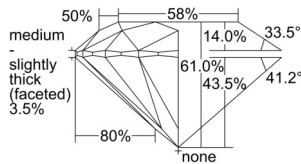

GIA®

FACSIMILE

GIA REPORT 5503312734

Verify this report at GIA.edu

GIA NATURAL DIAMOND DOSSIER®

August 30, 2024
GIA Report Number 5503312734
Shape and Cutting Style ..... Round Brilliant
Measurements ..... 4.32 - 4.34 x 2.64 mm

GRADING RESULTS

Carat Weight ..... 0.30 carat
Color Grade ..... E
Clarity Grade VS2
Cut Grade ..... Excellent

ADDITIONAL GRADING INFORMATION

Polish ..... Excellent
Symmetry ..... Excellent
Fluorescence ..... None
Clarity Characteristics ..... Cloud
Inscription(s): GIA 5503312734

PROPORTIONS

Profile to actual proportions

GRADING SCALES

GIA COLOR SCALE	GIA CLARITY SCALE	GIA CUT SCALE
D	FLAWLESS	EXCELLENT
E	FLAWLESS	
F	INTERNALLY FLAWLESS	VERY GOOD
G	FLAWLESS	
H	VVS₁	GOOD
I	VVS₂	
J	VS₁	FAIR
K	VS₂	
L	SI₁	POOR
M	SI₂	
N	I₁	
O	I₂	
P	I₃	
Q		
R		
S		
T		
U		
V		
W		
X		
Y		
Z