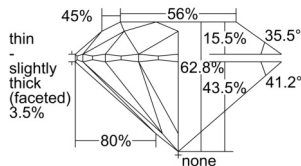

GIA®

FACSIMILE

GIA REPORT 5503318446

Verify this report at GIA.edu

GIA NATURAL DIAMOND DOSSIER®

August 30, 2024
GIA Report Number 5503318446
Shape and Cutting Style ..... Round Brilliant
Measurements ..... 6.15 - 6.17 x 3.87 mm

GRADING RESULTS

Carat Weight ..... 0.90 carat
Color Grade ..... G
Clarity Grade SI2
Cut Grade ..... Excellent

ADDITIONAL GRADING INFORMATION

Polish ..... Excellent
Symmetry ..... Excellent
Fluorescence ..... Faint
Clarity Characteristics ..... Cloud, Indented Natural
Inspection(s): GIA 5503318446

PROPORTIONS

Profile to actual proportions

GRADING SCALES

GIA COLOR SCALE	GIA CLARITY SCALE	GIA CUT SCALE	
D	FLAWLESS	EXCELLENT	
E	INTERNALLY FLAWLESS		
F		VVS₁	VERY GOOD
G	VVS₂		
H	VS₁	GOOD	
I	VS₂		
J	SI₁	FAIR	
K	SI₂		
L	I₁	POOR	
M	I₂		
N	I₃		
O			
P			
Q			
R			
S			
T			
U			
V			
W			
X			
Y			
Z