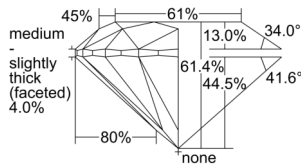

GIA®

FACSIMILE

GIA REPORT 5503321656

Verify this report at GIA.edu

GIA NATURAL DIAMOND DOSSIER®

August 30, 2024
GIA Report Number 5503321656
Shape and Cutting Style ..... Round Brilliant
Measurements ..... 4.31 - 4.34 x 2.66 mm

GRADING RESULTS

Carat Weight ..... 0.30 carat
Color Grade ..... F
Clarity Grade VS1
Cut Grade ..... Excellent

ADDITIONAL GRADING INFORMATION

Polish ..... Excellent
Symmetry ..... Excellent
Fluorescence ..... None
Clarity Characteristics ..... Feather, Pinpoint, Cloud
Inscription(s): GIA 5503321656

PROPORTIONS

Profile to actual proportions

GRADING SCALES

GIA COLOR SCALE	GIA CLARITY SCALE	GIA CUT SCALE
D	FLAWLESS	EXCELLENT
E	FLAWLESS	
F	INTERNALLY FLAWLESS	VERY GOOD
G	FLAWLESS	
H	VVS₁	GOOD
I	VVS₂	
J	VS₁	FAIR
K	VS₂	
L	SI₁	POOR
M	SI₂	
N	I₁	
O	I₂	
P	I₃	
Q		
R		
S		
T		
U		
V		
W		
X		
Y		
Z