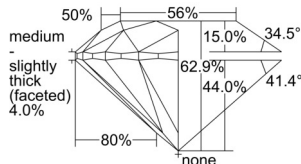

GIA®

FACSIMILE

GIA REPORT 5503322029

Verify this report at GIA.edu

GIA NATURAL DIAMOND DOSSIER®

September 02, 2024
GIA Report Number 5503322029
Shape and Cutting Style ..... Round Brilliant
Measurements ..... 4.26 - 4.28 x 2.68 mm

GRADING RESULTS

Carat Weight ..... 0.30 carat
Color Grade ..... F
Clarity Grade S11
Cut Grade ..... Excellent

ADDITIONAL GRADING INFORMATION

Polish ..... Excellent
Symmetry ..... Excellent
Fluorescence ..... Faint
Clarity Characteristics ..... Crystal
Inscription(s): GIA 5503322029

PROPORTIONS

Profile to actual proportions

GRADING SCALES

GIA COLOR SCALE	GIA CLARITY SCALE	GIA CUT SCALE	
D	FLAWLESS	EXCELLENT	
E	INTERNALLY FLAWLESS		
F		VVS₁	VERY GOOD
G	VVS₂		
H	VS₁	GOOD	
I	VS₂		
J	S1₁	FAIR	
K	S1₂		
L	I₁	POOR	
M	I₂		
N	I₃		
O			
P			
Q			
R			
S			
T			
U			
V			
W			
X			
Y			
Z