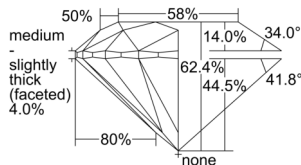

GIA®

FACSIMILE

GIA REPORT 5503322761

Verify this report at GIA.edu

GIA NATURAL DIAMOND DOSSIER®

September 02, 2024
GIA Report Number 5503322761
Shape and Cutting Style ..... Round Brilliant
Measurements ..... 4.42 - 4.43 x 2.76 mm

GRADING RESULTS

Carat Weight ..... 0.33 carat
Color Grade ..... E
Clarity Grade VS1
Cut Grade ..... Excellent

ADDITIONAL GRADING INFORMATION

Polish ..... Excellent
Symmetry ..... Excellent
Fluorescence ..... None
Clarity Characteristics..... Crystal, Feather, Needle, Pinpoint
Inscription(s): GIA 5503322761

PROPORTIONS

Profile to actual proportions

GRADING SCALES

GIA COLOR SCALE	GIA CLARITY SCALE	GIA CUT SCALE	
D	FLAWLESS	EXCELLENT	
E	INTERNALLY FLAWLESS		
F		VVS₁	VERY GOOD
G	VVS₂		
H	VS₁	GOOD	
I	VS₂		
J	SI₁	FAIR	
K	SI₂		
L	I₁	POOR	
M			
N			
O	I₂		
P			
Q			
R	I₃		
S			
T			
U			
V			
W			
X			
Y			
Z