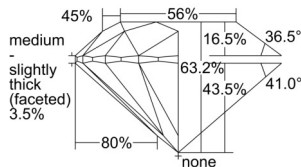

GIA®

FACSIMILE

GIA REPORT 5503323388

Verify this report at GIA.edu

GIA NATURAL DIAMOND DOSSIER®

September 02, 2024
GIA Report Number 5503323388
Shape and Cutting Style ..... Round Brilliant
Measurements ..... 5.09 - 5.12 x 3.23 mm

GRADING RESULTS

Carat Weight ..... 0.52 carat
Color Grade ..... H
Clarity Grade VVS1
Cut Grade ..... Excellent

ADDITIONAL GRADING INFORMATION

Polish ..... Excellent
Symmetry ..... Excellent
Fluorescence ..... Medium Blue
Clarity Characteristics ..... Pinpoint
Inscription(s): GIA 5503323388

PROPORTIONS

Profile to actual proportions