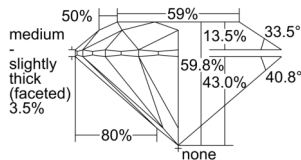

GIA®

FACSIMILE

GIA REPORT 5503332221

Verify this report at GIA.edu

GIA NATURAL DIAMOND DOSSIER®

September 03, 2024
GIA Report Number 5503332221
Shape and Cutting Style ..... Round Brilliant
Measurements ..... 4.79 - 4.82 x 2.87 mm

GRADING RESULTS

Carat Weight ..... 0.40 carat
Color Grade ..... D
Clarity Grade VS2
Cut Grade ..... Excellent

ADDITIONAL GRADING INFORMATION

Polish ..... Excellent
Symmetry ..... Excellent
Fluorescence ..... None
Clarity Characteristics ..... Cloud, Crystal
Inscription(s): GIA 5503332221

PROPORTIONS

Profile to actual proportions

GRADING SCALES

GIA COLOR SCALE	GIA CLARITY SCALE	GIA CUT SCALE	
D	FLAWLESS	EXCELLENT	
E	INTERNALLY FLAWLESS		
F		VVS₁	VERY GOOD
G	VVS₂		
H	VS₁	GOOD	
I	VS₂		
J	SI₁	FAIR	
K	SI₂		
L	I₁	POOR	
M	I₂		
N	I₃		
O			
P			
Q			
R			
S			
T			
U			
V			
W			
X			
Y			
Z