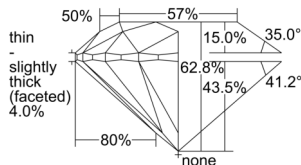

GIA®

FACSIMILE

GIA REPORT 5503335316

Verify this report at GIA.edu

GIA NATURAL DIAMOND DOSSIER®

September 03, 2024
GIA Report Number 5503335316
Shape and Cutting Style ..... Round Brilliant
Measurements ..... 5.03 - 5.08 x 3.17 mm

GRADING RESULTS

Carat Weight ..... 0.50 carat
Color Grade ..... F
Clarity Grade VS1
Cut Grade ..... Excellent

ADDITIONAL GRADING INFORMATION

Polish ..... Excellent
Symmetry ..... Very Good
Fluorescence ..... None
Clarity Characteristics ..... Indented Natural
Inscription(s): GIA 5503335316

PROPORTIONS

Profile to actual proportions

GRADING SCALES

GIA COLOR SCALE	GIA CLARITY SCALE	GIA CUT SCALE	
D	FLAWLESS	EXCELLENT	
E	INTERNALLY FLAWLESS		
F		VVS₁	VERY GOOD
G	VVS₂		
H	VS₁	GOOD	
I	VS₂		
J	SI₁	FAIR	
K	SI₂		
L	I₁	POOR	
M	I₂		
N	I₃		
O			
P			
Q			
R			
S			
T			
U			
V			
W			
X			
Y			
Z