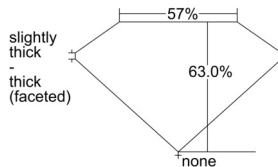

GIA®

FACSIMILE

GIA REPORT 5503336241

Verify this report at GIA.edu

GIA NATURAL DIAMOND DOSSIER®

September 03, 2024
GIA Report Number 5503336241
Shape and Cutting Style ..... Oval Brilliant
Measurements ..... 6.56 x 4.72 x 2.98 mm

GRADING RESULTS

Carat Weight ..... 0.60 carat
Color Grade ..... F
Clarity Grade S11

ADDITIONAL GRADING INFORMATION

Polish ..... Excellent
Symmetry ..... Very Good
Fluorescence ..... None
Clarity Characteristics ..... Crystal, Feather
Inscription(s): GIA 5503336241

PROPORTIONS

Profile not to actual proportions

GRADING SCALES

GIA COLOR SCALE		GIA CLARITY SCALE	
COLORLESS	D	VERY VERY SLIGHTLY INCLUDED	FLAWLESS
	E		INTERNALLY FLAWLESS
	F		VVS₁
	G		VVS₂
	H		VS₁
	I		VS₂
	J		S1₁
	K		S1₂
	L		I₁
	M		I₂
NEAR COLORLESS	N	SLIGHTLY INCLUDED	I₃
	O		
	P		
	Q		
FAINT	R	INCLUDED	
	S		
	T		
	U		
	V		
	W		
	X		
	Y		
LIGHT	Z