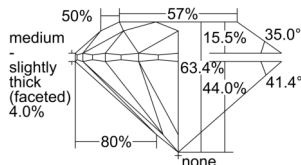

GIA®

FACSIMILE

GIA REPORT 5503337823

Verify this report at GIA.edu

GIA NATURAL DIAMOND DOSSIER®

September 03, 2024
GIA Report Number 5503337823
Shape and Cutting Style ..... Round Brilliant
Measurements ..... 5.59 - 5.65 x 3.56 mm

GRADING RESULTS

Carat Weight ..... 0.70 carat
Color Grade ..... D
Clarity Grade VS1
Cut Grade ..... Excellent

ADDITIONAL GRADING INFORMATION

Polish ..... Excellent
Symmetry ..... Very Good
Fluorescence ..... None
Clarity Characteristics..Cloud, Crystal, Indented Natural, Pinpoint
Inscription(s): GIA 5503337823

PROPORTIONS

Profile to actual proportions

GRADING SCALES

GIA COLOR SCALE	GIA CLARITY SCALE	GIA CUT SCALE	
D	FLAWLESS	EXCELLENT	
E	INTERNALLY FLAWLESS		
F		VVS₁	VERY GOOD
G	VVS₂		
H	VS₁	GOOD	
I	VS₂		
J	SI₁	FAIR	
K	SI₂		
L	I₁	POOR	
M	I₂		
N	I₃		
O			
P			
Q			
R			
S			
T			
U			
V			
W			
X			
Y			
Z